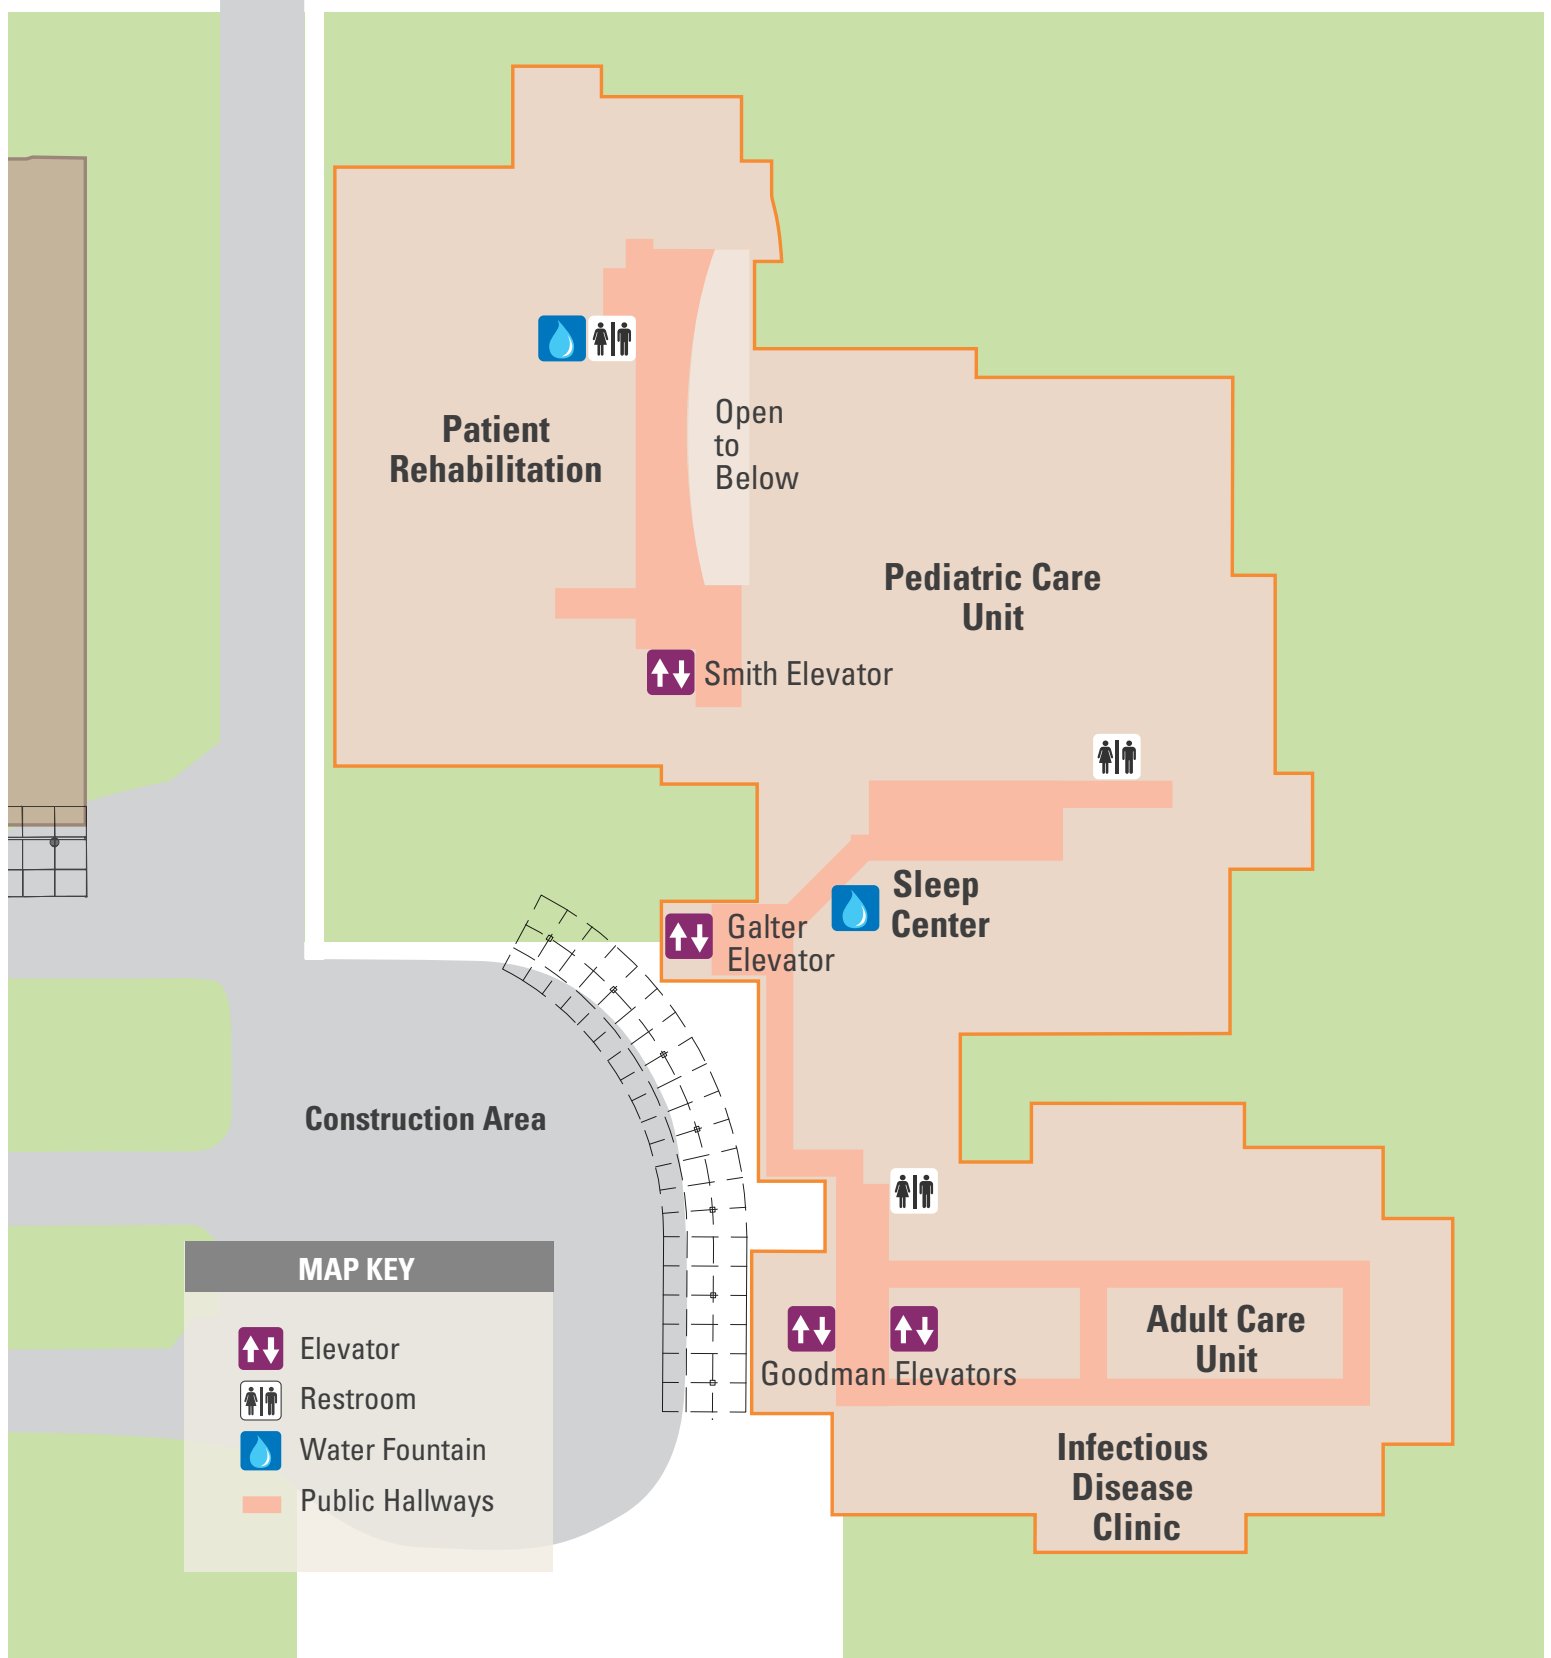

SMITH BUILDING SECOND FLOOR

Free valet parking available.

E Colfax Ave

MAP KEY

-  Elevator
-  Restroom
-  Water Fountain
-  Public Hallways