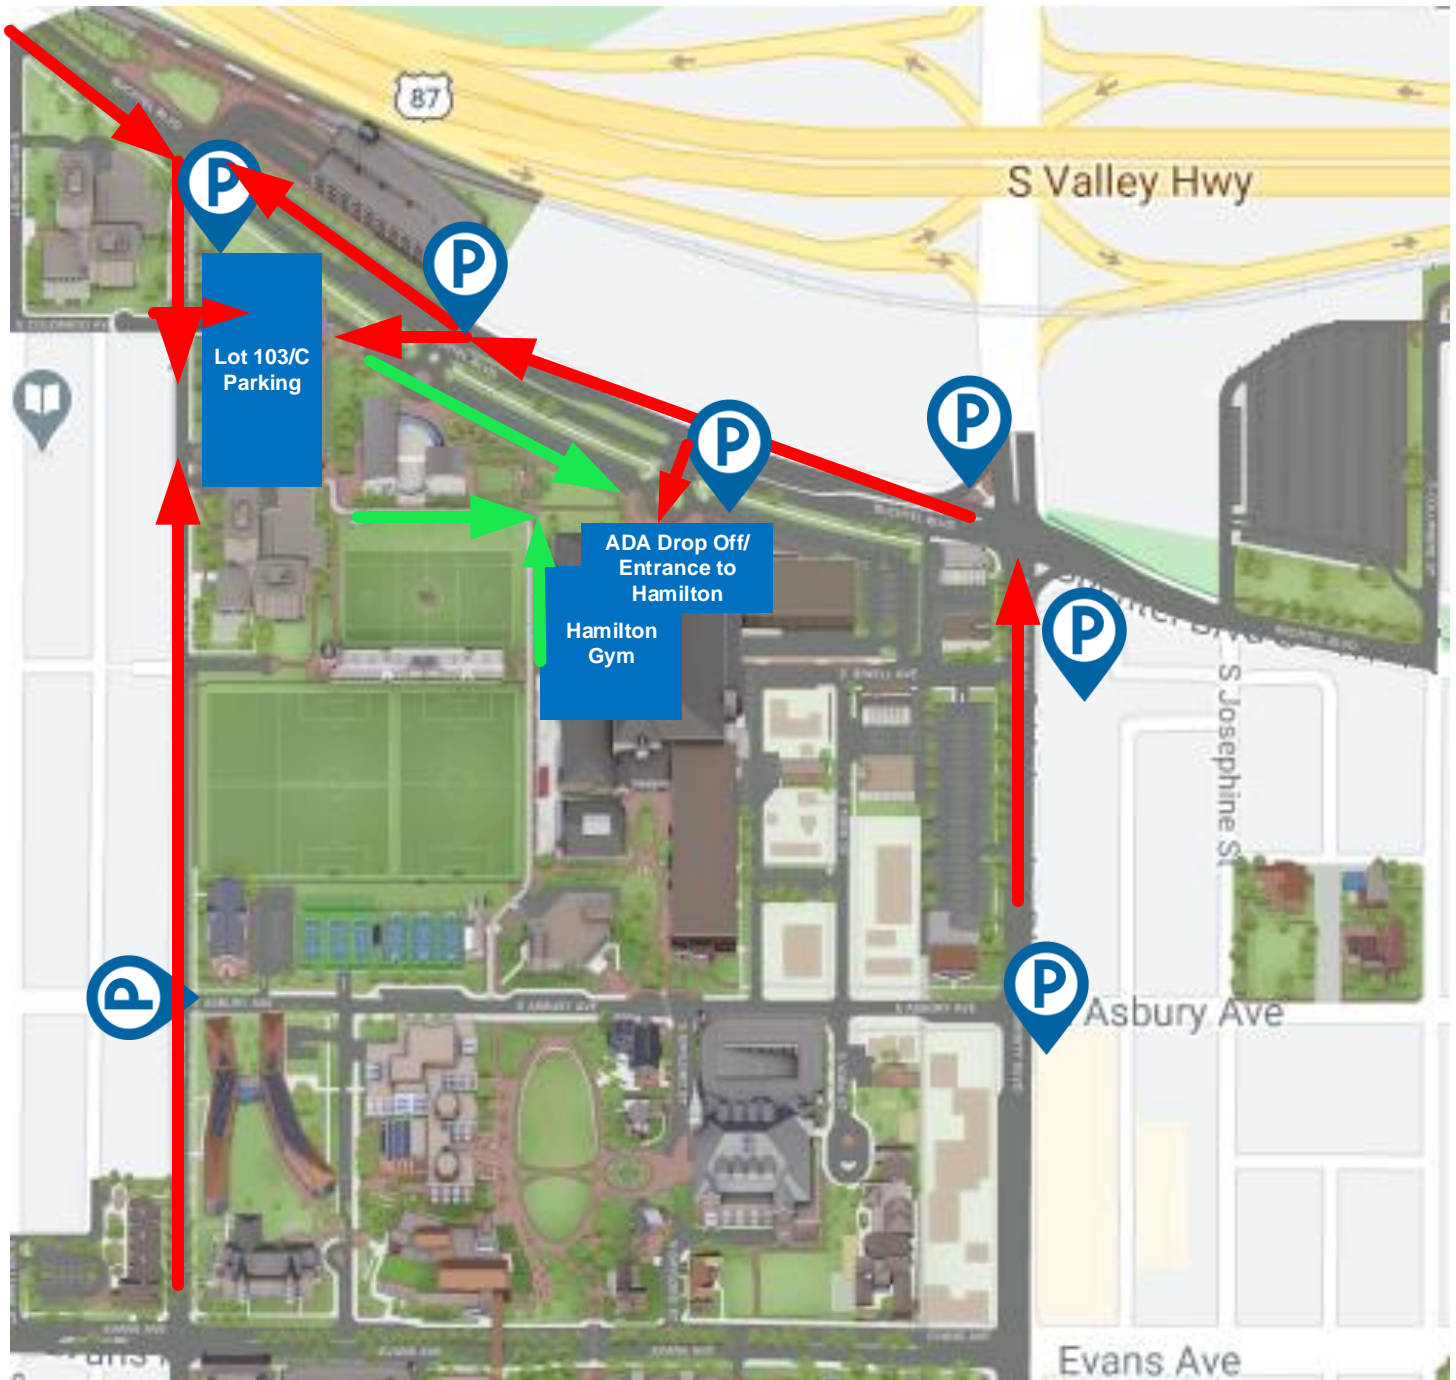

University of Denver National Jewish Health Vaccination Event Parking & Directions Map Hamilton Gymnasium

Updated: 04/06/21

-  Traffic Directions
-  Pedestrian Directions
-  Parking Directional Signage

Address to use for driving directions:

2240 East Buchtel Blvd.
Denver, CO 80208